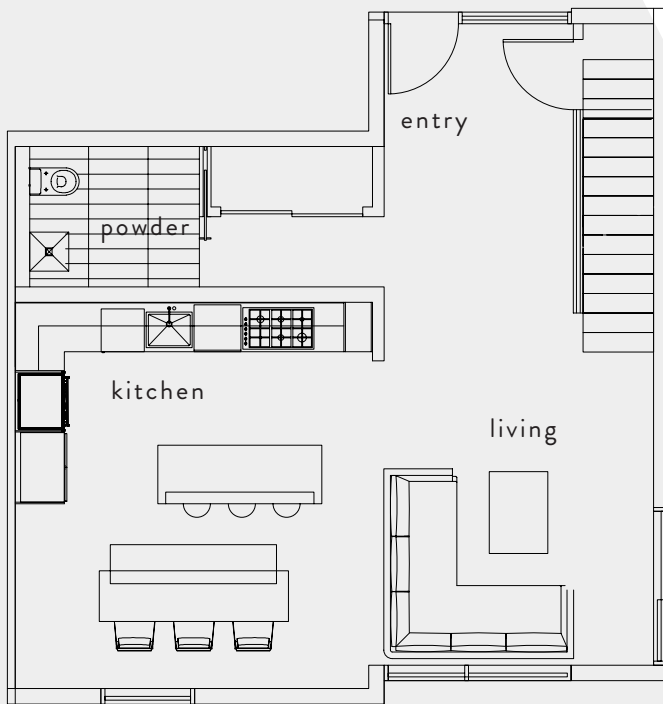

2 beds | 2.5 baths | 1,583 sq. ft.

Enclosed, fully private patio off the great room.

Open-flow cooking, dining and lounging spaces.

Two bedrooms with ensuite baths.

first level

second level