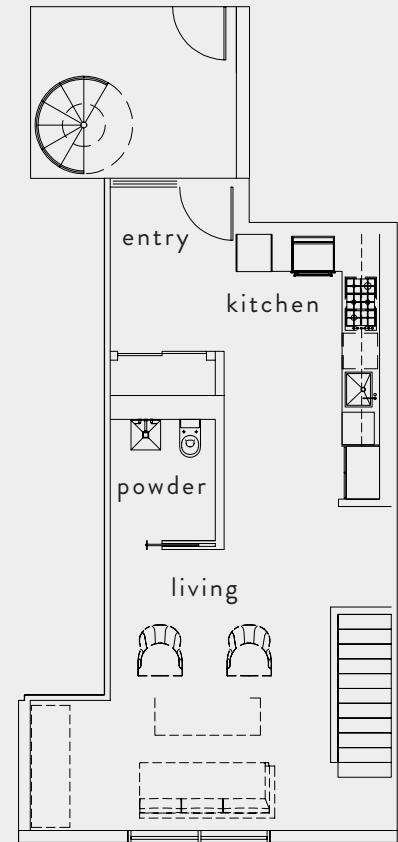

2 beds | 2.5 baths | 1,501 sq. ft.

Sweeping views from the rooftop terrace.

Private patio connects to the main entry.

Elegant master with corner city views.

first level

second level