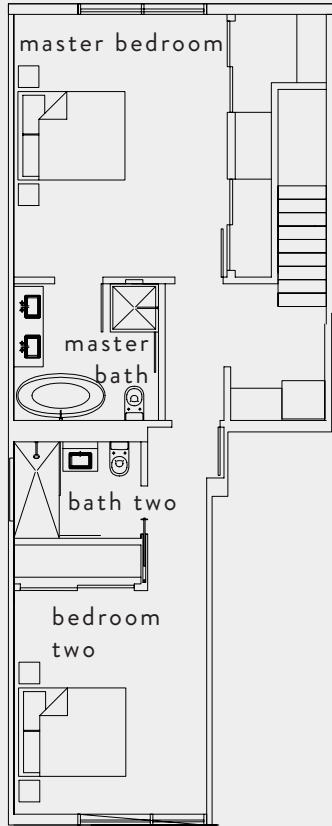

2 beds | 2.5 baths | 1,514 sq. ft.  
Private rooftop terrace captures panoramic vistas.  
South-facing terrace off the great room.  
Open-plan living, dining and cooking areas.

first level

second level