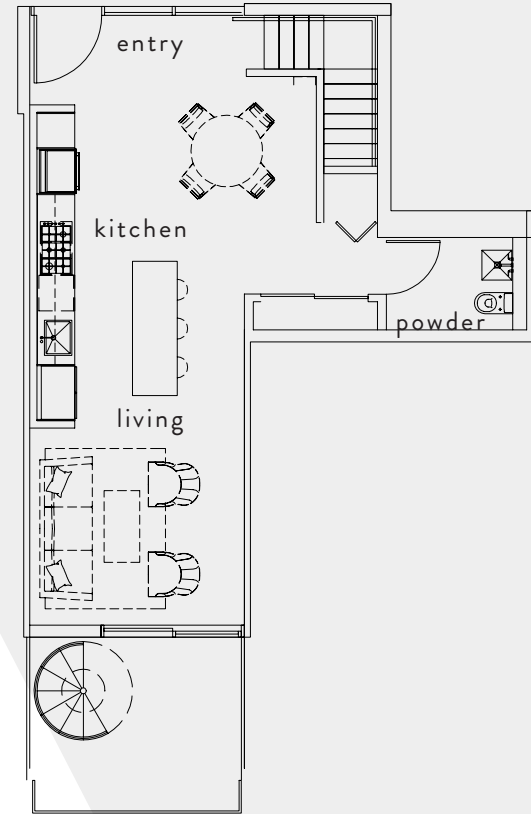

2 beds | 2.5 baths | 1,514 sq. ft.  
Private rooftop terrace captures panoramic vistas.  
South-facing terrace off the great room.  
Open-plan living, dining and cooking areas.

first level

second level